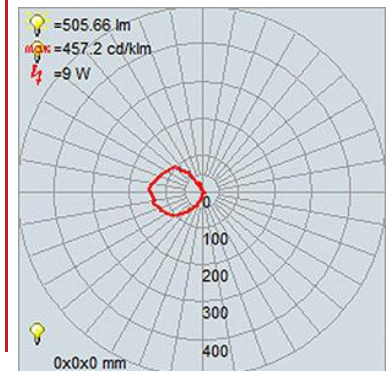

FIXTURE	BACKPLATE / CANOPY
Length:	Length
Width:	Width:
Diameter 7.5"	Diameter: 4.5"
Height: 9.5"	Height: 1"
Extension:	
Overall Height: 14-120"	

TECHNICAL SPECIFICATIONS

SPECIFICATIONS

Frame Material: Steel
Diffuser Material: Glass
Lamping Type: SSL (Dedicated LED) Jbox: Standard
Lamping Base: SSL Lamp Wattage: 9 W
Lamp Quantity: 1 Total Wattage: 9 W
Voltage: 120v Lamps Included: Yes

Notes: _____

LINE DRAWING

IES FILE

In addition to Access Lighting's purchase and warranty terms and conditions, by signing below or placing an order, you agree that you are authorized to bind the entity placing any order and acknowledge the following: All of sizes and measurements are approximate and all images are for illustrative purposes only. In the event of an inconsistency, the "Product Measurements" section controls. There also may be slight differences in the colors and designs compared to the displayed and printed images.